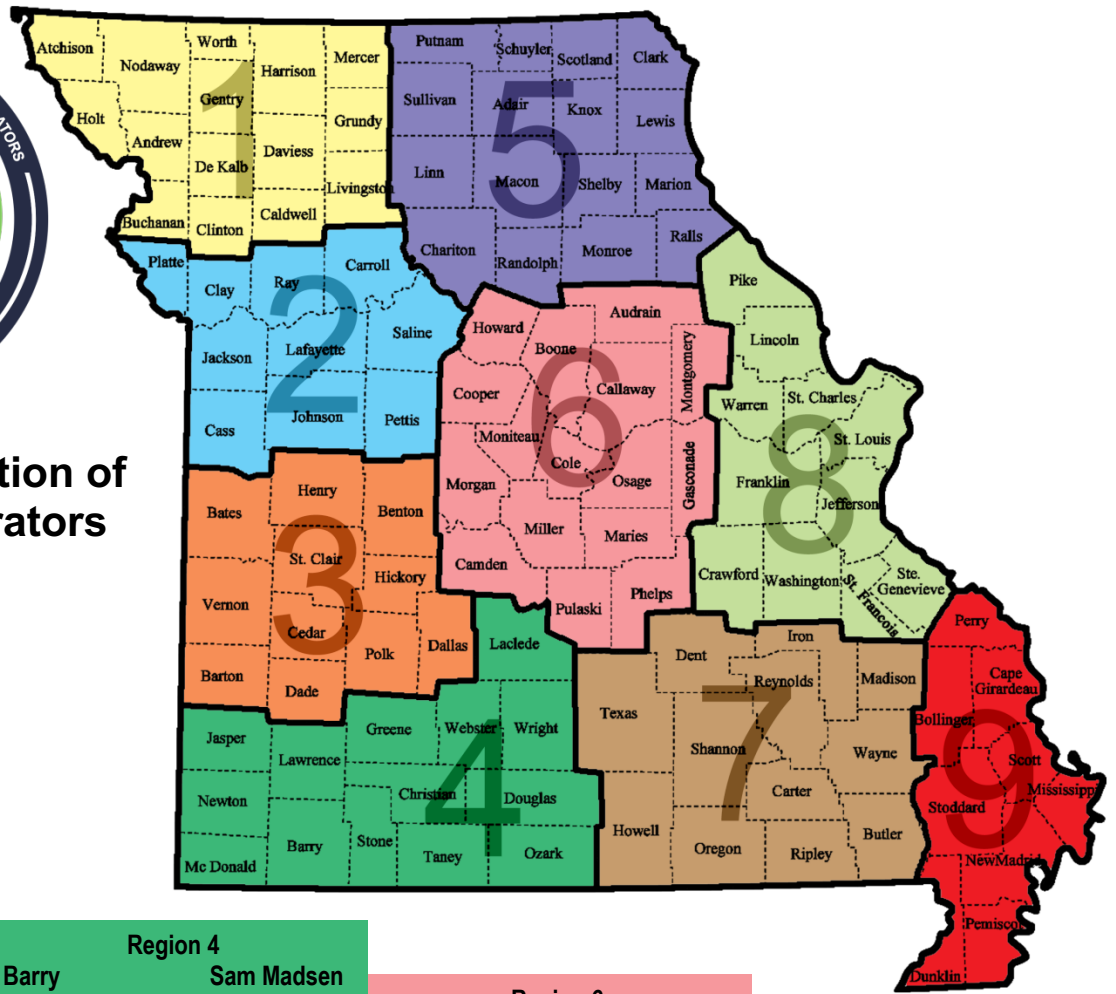

Missouri Association of Public Administrators Regions

Region 1

Andrew	Gary Chambers
Atchison	Jayne Scott
Buchanan	Annette Bertelsen
Caldwell	Richard Lee
Clinton	Nancy Wingate
Daviess	Tammy Huffman
DeKalb	Connie Bray
Gentry	Vicky Fish
Grundy	Adria Moore
Harrison	Kimberly King
Holt	Velvet Sommer
Livingston	Geri Curtis
Mercer	Kelli Judd
Nodaway	Dee O'Riley
Worth	Patsy Worthington

Region 2

Carroll	Linda Leabo
Cass	Randy Jones
Clay	Alexa Summit
Jackson	John Killian
Johnson	Nancy Jo Jennings
Lafayette	Linda Niendick
Pettis	Charli Ackerman
Platte	Shanna Burns
Ray	Shannon Morris
Saline	Paula Barr

Region 3

Barton	Julie Hagen
Bates	Brenda Doody
Benton	Lori Dunkin
Cedar	Charlotte Haden
Dade	Chrissy Welch
Dallas	Carol Johnson
Henry	Allen Huff
Hickory	Venesa Prettyman
Polk	Barbara Davolt
St. Clair	David Knight
Vernon	Kelsey Westerhold

Region 5

Adair	Rhonda Noe
Chariton	Regina Emmerich
Clark	Melissa Vigen
Knox	Theresa Hamlin
Lewis	Luke Barton
Linn	Lana Kilmer
Macon	Craig Fuller
Marion	Wendy Howe
Monroe	Jessica Chase
Putman	Ami Hartwig
Ralls	Paula Evans
Randolph	Mary Jo Colley
Schuyler	Melody Whitacre
Scotland	Emily Consbrock
Shelby	Susan Wilt
Sullivan	Joan Brummitt